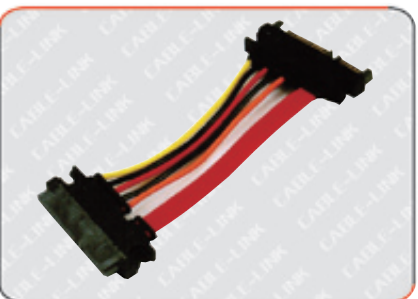

# SATA Cables

**CLE 4030**

SATA 7 Pin 180° Female  
to SATA 7 Pin 180° Female

**CLE 4031**

SATA 7 Pin 180° Female  
to SATA 7 Pin 180° Female W/Lock

**CLE 4032**

SATA 7 Pin 90° Female  
to SATA 7 Pin 90° Female

**CLE 4033**

SATA 3.0 Cable, reach 6Gb/s  
Straight to down, W/O lock

**CLE 4034**

SATA 15Pin/Power big 4Pin Male/Lock

**CLE 4035**

SATA 7 + 15Pin 180° Male to  
SATA 7 + 15Pin 180° Female

**CLE 4036**

SATA 7 + 15Pin 180° Male to  
SATA 7 + 15Pin 180° Female

**CLE 4037**

SATA 15Pin Male to PSATA 15Pin Femalex2

**CLE 4038**

ATX Power Adaptor 20 Pin Female to 24 Pin Male