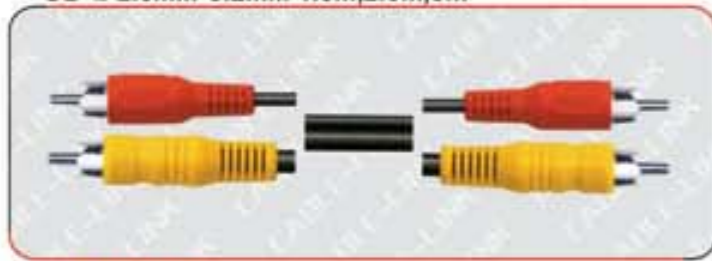

CLE 80255
2RCA PLUGS TO 2RCA PLUGS 90°
OD $\varnothing$ 2.6MM*5.2MM 1.5M,2.5M,5M