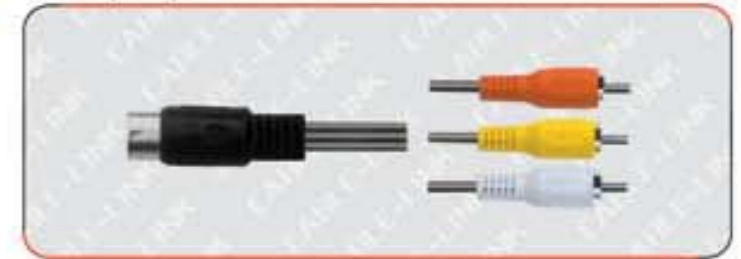

**CLE 80329**  
5PIN DIN PLUG 180° TO 4RCA JACKS  
OD  $\varnothing$  2.6\*10.4MM 0.2M,1.5M,2.5M

**CLE 80322**  
2\*2 PIN LOUDSPEAKER DIN PLUGS TO  
6.35MM STEREO JACK LENGTH:0.2M

**CLE 80324**  
6.35MM STEREO PLUG TO 2\*2 PIN LOUDSPEAKER  
JACKS LENGTH:0.2M

**CLE 80326**  
5PIN DIN PLUG 180° TO  $\varnothing$  3.5 STEREO PLUG  
OD  $\varnothing$  5.0MM 1.5M,2.5M,5M

**CLE 80328**  
5PIN DINJACK 180° TO 4RCA PLUGS OD  $\varnothing$  2.6\*10.4MM  
1.5M,2.5M,5M