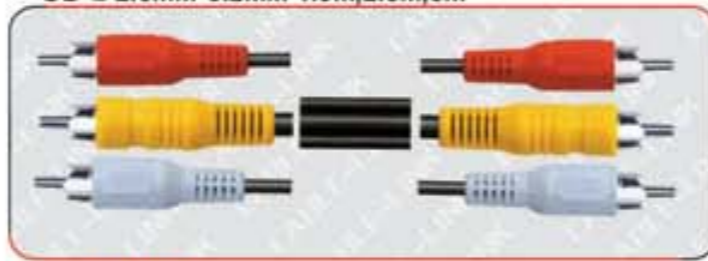

**CLE 80256**  
2RCA PLUGS TO 2RCA PLUGS/JACKS  
OD  $\varnothing$  2.6MM\*5.2MM 1.5M,2.5M,5M

**CLE 80265**  
 $\varnothing$  6.35 MONO PLUG TO 6.35 MONO PLUG  
OD  $\varnothing$  4.0MM SOFT PVC 1.5M,2.5M,5M,10M

**CLE 80266**  
 $\varnothing$  6.35 STEREO PLUG 6.35 STEREO PLUG  
OD  $\varnothing$  4.0MM SOFT PVC 1.5M,2.5M,5M,10M

**CLE 80257**  
2RCA PLUGS TO 2RCA PLUGS  
OD  $\varnothing$  6.0MM+  $\varnothing$  2.8MM 1.5M,2.5M,5M

**CLE 80258**  
3RCA PLUGS TO 3RCA PLUGS  
OD  $\varnothing$  2.8MM+  $\varnothing$  6.0+  $\varnothing$  2.8M 1.5M,2.5M,5M

**CLE 80267**  
 $\varnothing$  6.35 MONO PLUG TO JACK  $\varnothing$  OD 4.0MM SOFT  
PVC 1.5M,2.5M,5M,10M